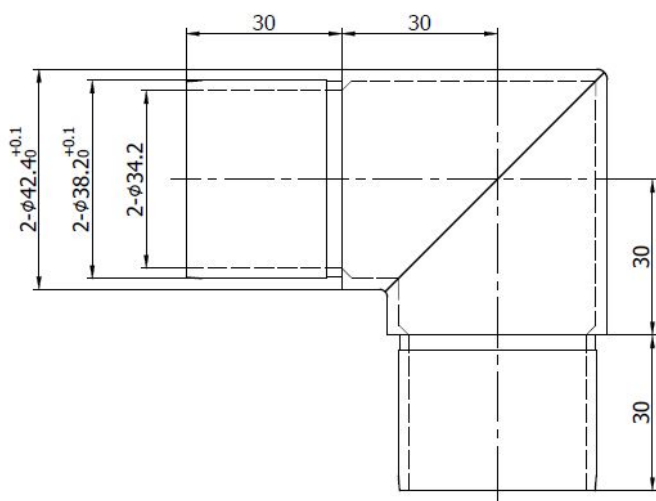

PRODUCT SHEET

Description:

Baluster Round Handrail Tube 90DG Connector, SS316 Brushed

Item number:

22.10.420-0

Units	Box	Carton	HS Code	Barcode
Pcs.	15	60	8302419000	 5704866108669

SISO A/S

Mileparken 11
DK-2740 Skovlunde
Denmark
VAT: DK 24786013

Phone +45 45 830 900

www.siso.dk
siso@siso.dk

Danske Bank
Nytorv Branch
Copenhagen
SWIFT: DABADKKK

Account no.
4180 3112 112936
IBAN Account
DK7230003112112936