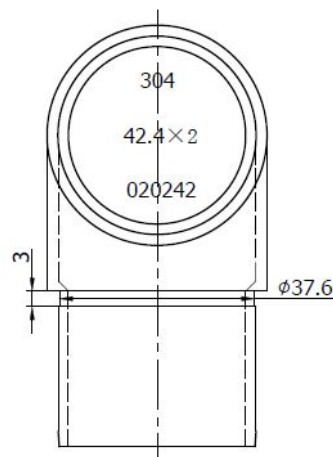

## Description:

Baluster Round Handrail Tube 90DG Connector, SS316 Brushed

## Item number:

22.10.420-0

Units	Box	Carton	HS Code	Barcode
Pcs.	15	60	8302419000	 5704866108669